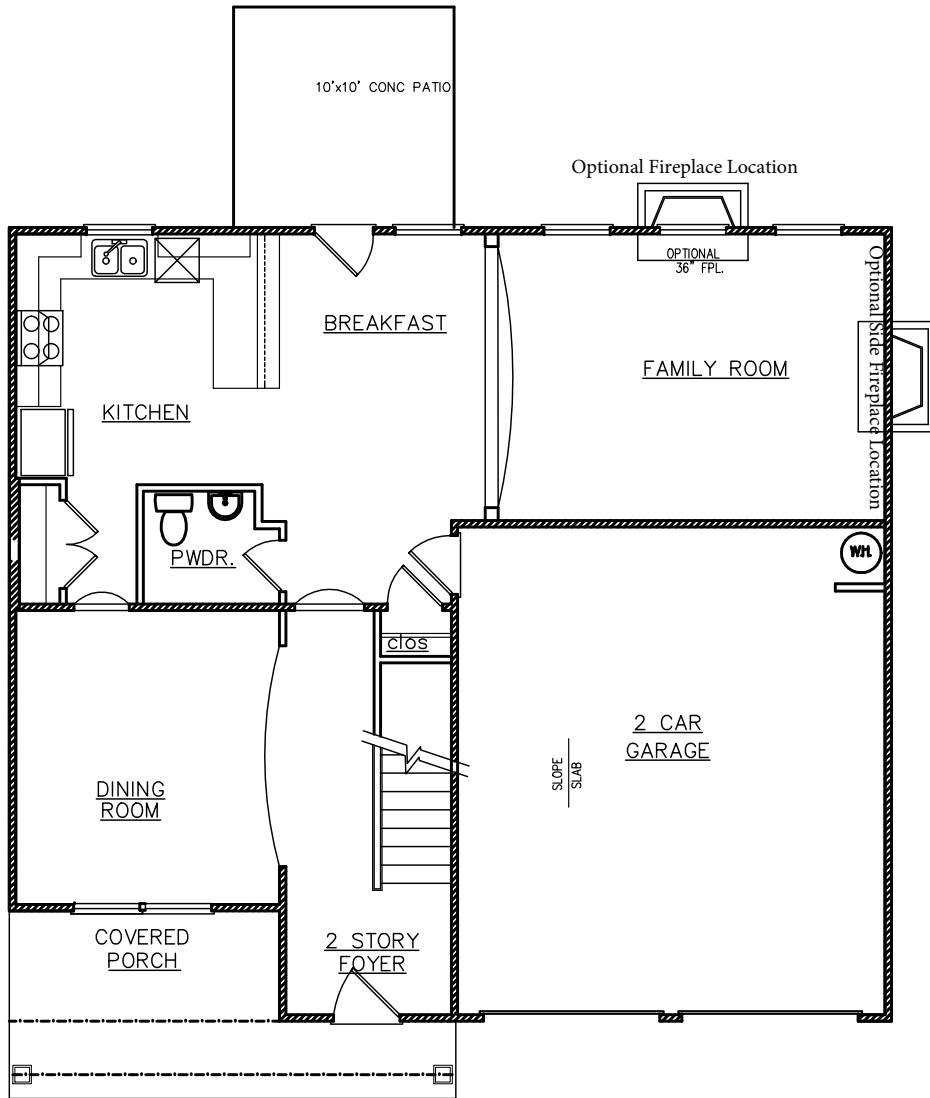

ELEVATION ASR2

ELEVATION ESR4

The Willow

4 BEDROOMS, 2.5 BATHS

ELEVATION BSB4

ELEVATION DSR2

ELEVATION CSB4

MAIN FLOOR

SECOND FLOOR

Optional Sidelites

Optional Tapered Column with Base

Optional Owner's Bath Double Bowl Vanity

Optional Owner's Bath with Garden Tub & 36" Shower

Optional Owner's Bath with 5' Shower in lieu of Standard Tub/shower combo