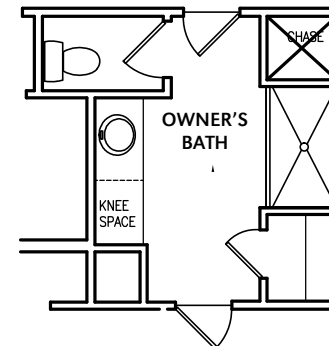

ELEVATION ASR2

ELEVATION ESR4

The Willow

4 BEDROOMS, 2.5 BATHS

ELEVATION BSB4

ELEVATION DSR2

ELEVATION CSB4

MAIN FLOOR

SECOND FLOOR

Optional Sidelites

Optional Tapered Column with Base

Optional Owner's Bath Double Bowl Vanity

Optional Owner's Bath with Garden Tub & 36" Shower

Optional Owner's Bath with 5' Shower in lieu of Standard Tub/shower combo