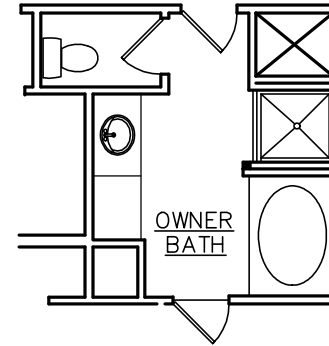

ELEVATION ASR2

ELEVATION ESR4

The Willow

4 BEDROOMS, 2.5 BATHS

ELEVATION BSB4

ELEVATION DSR2

ELEVATION CSB4

MAIN FLOOR

SECOND FLOOR

Optional Sidelites

Optional Tapered Column with Base

Optional Owner's Bath Double Bowl Vanity

Optional Owner's Bath with Garden Tub & 36" Shower

Optional Owner's Bath with 5' Shower in lieu of Standard Tub/shower combo