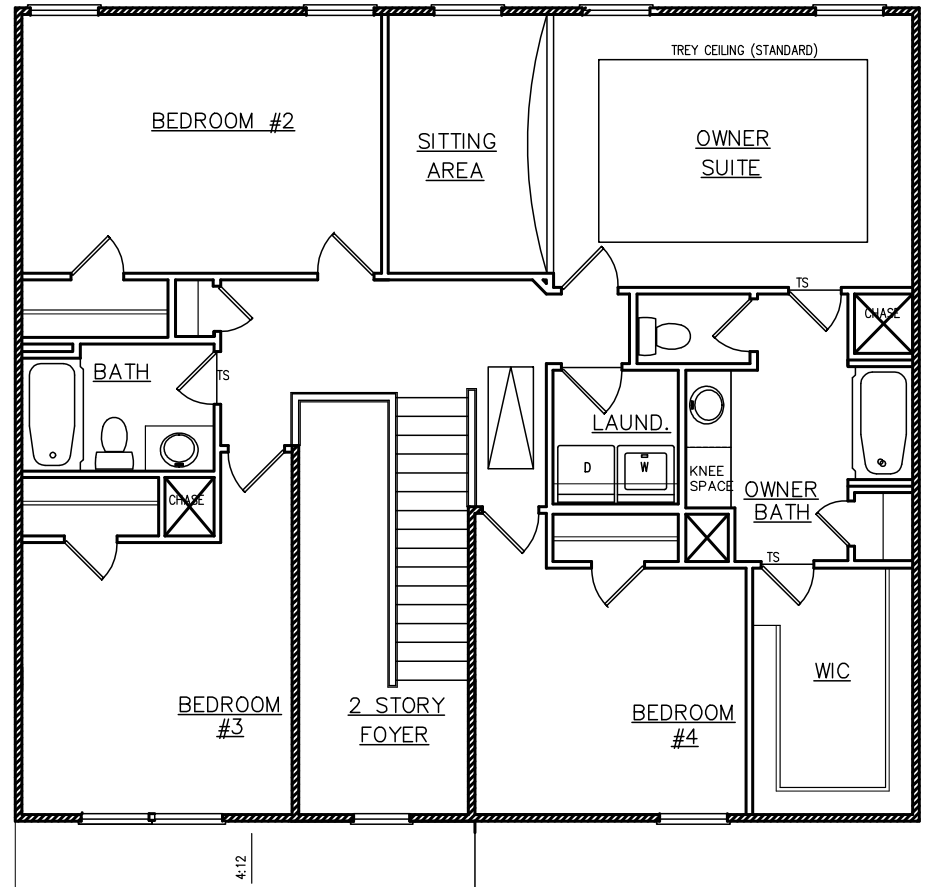

ELEVATION ASR2

ELEVATION ESR4

The Willow

4 BEDROOMS, 2.5 BATHS

ELEVATION BSB4

ELEVATION DSR2

ELEVATION CSB4

MAIN FLOOR

SECOND FLOOR

Optional Sidelites

Optional Tapered Column with Base

Optional Owner's Bath Double Bowl Vanity

Optional Owner's Bath with Garden Tub & 36" Shower

Optional Owner's Bath with 5' Shower in lieu of Standard Tub/shower combo