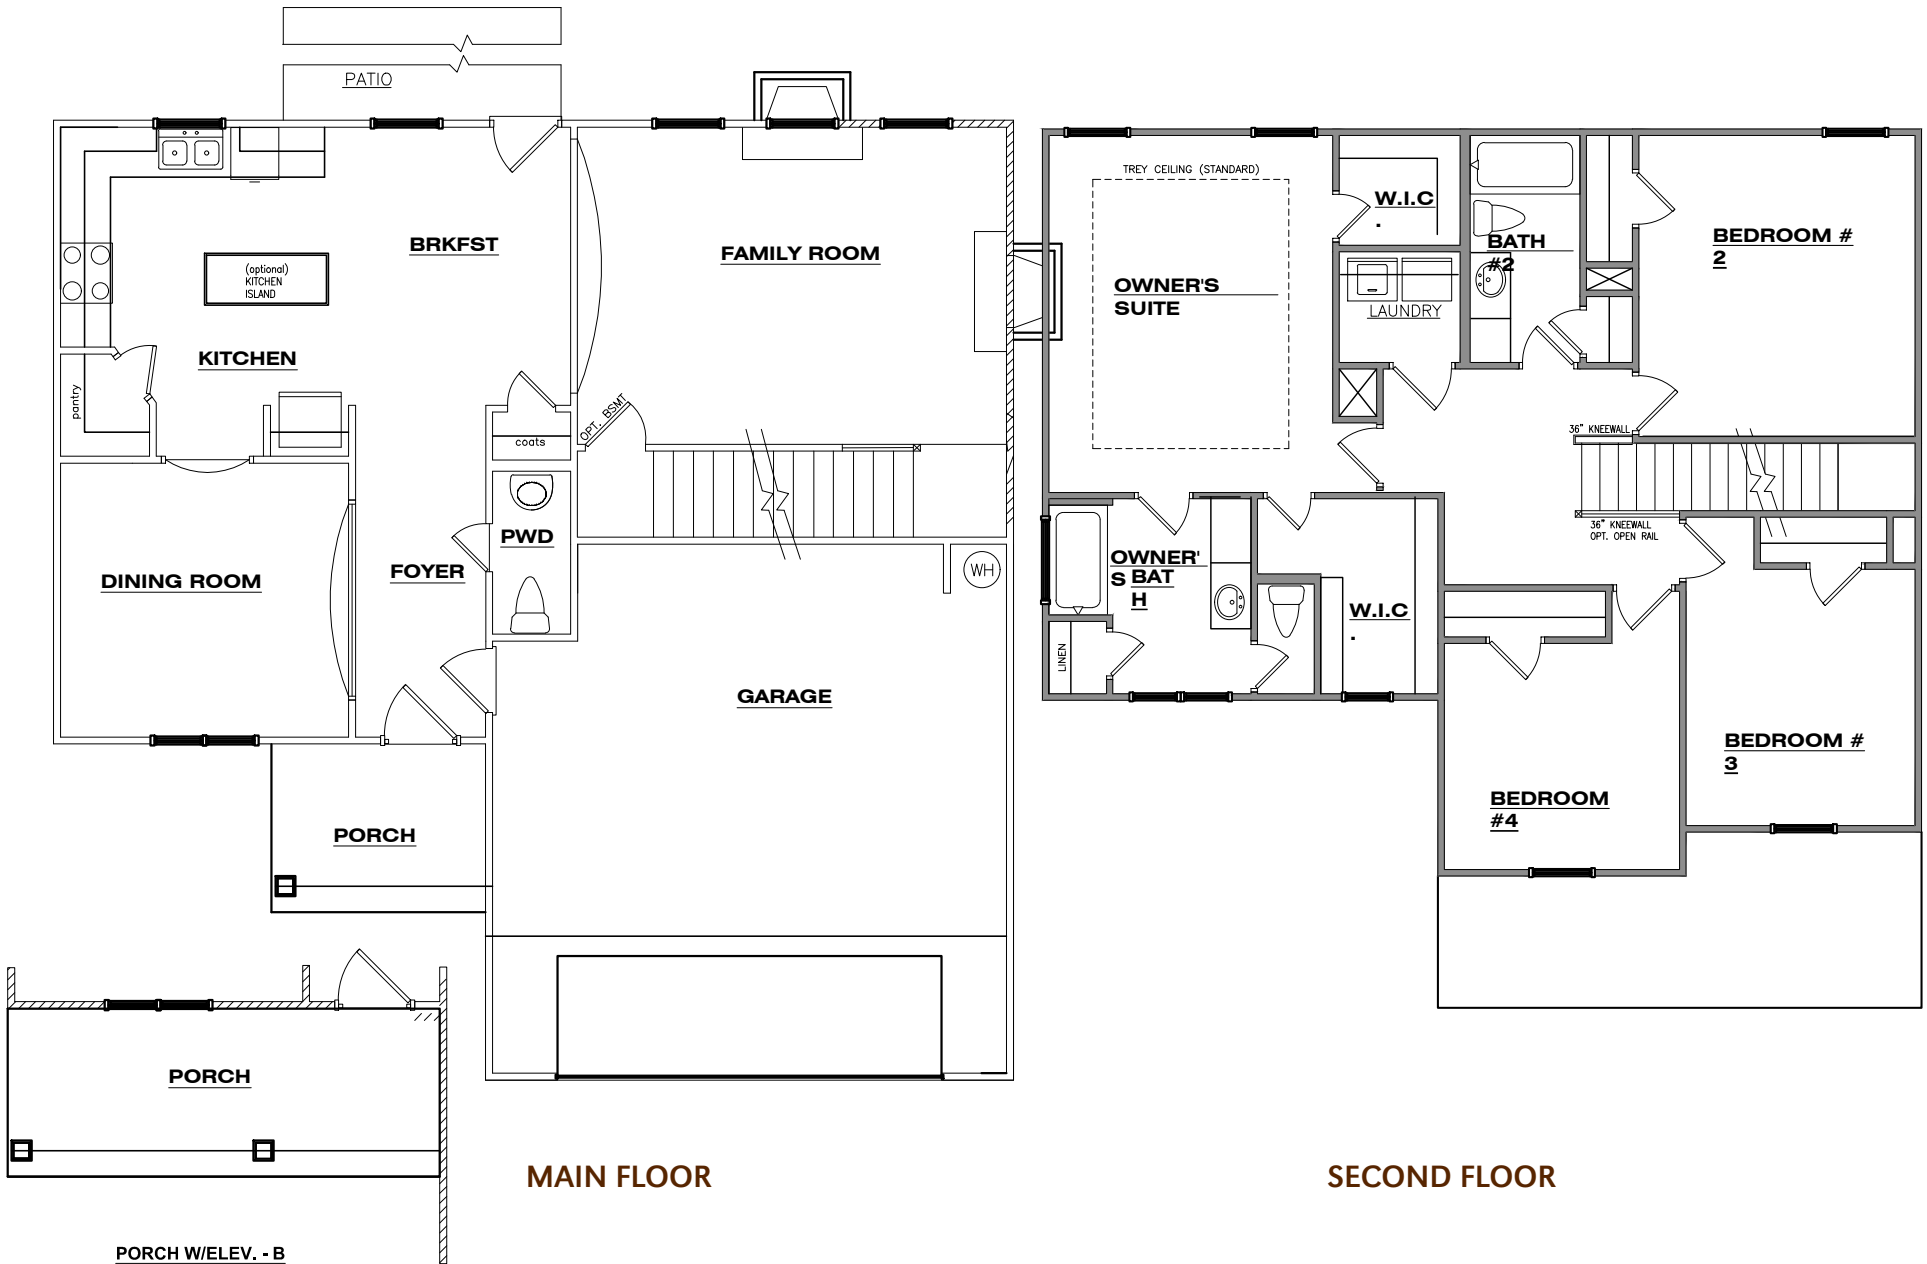

The Fairfax – Elevation BSR2

4 BEDROOMS, 2.5 BATHS

ELEVATION ASR2

ELEVATION BSB4

ELEVATION CSB1

**Optional Tapered
Column with Base
at Porch**

**Optional Double
Bowl Vanity in
Hall Bath**

**Optional Double
Bowl Vanity in
Owner's Bath**

**Optional Owner's Bath
with Garden Tub and 36"
Shower**

**Optional Loft in lieu of
Bedroom 4**