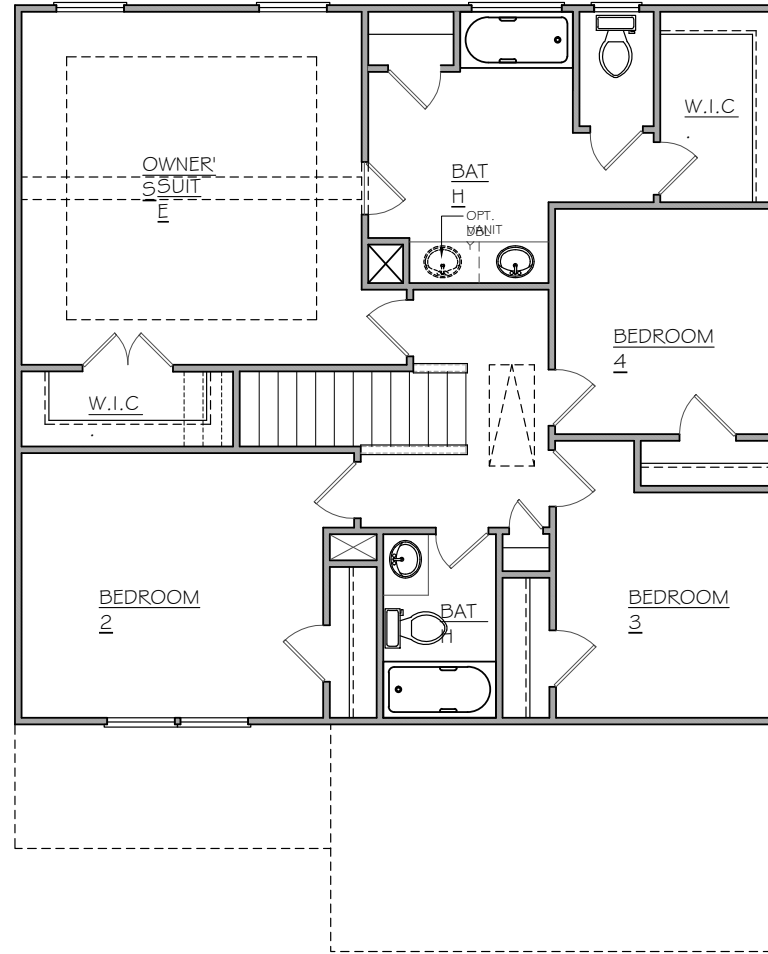

The Laurel – Elevation ASR2
4 BEDROOMS, 2.5 BATHS

ELEVATION BSB3

ELEVATION DSR4

MAIN FLOOR

SECOND FLOOR

OPTIONAL DELUXE OWNER'S BATH W/
GARDEN TUB & 42" SHOWER

OPTIONAL DELUXE OWNER'S BATH W/
GARDEN TUB & 36" SHOWER

OPTIONAL 5' SHOWER