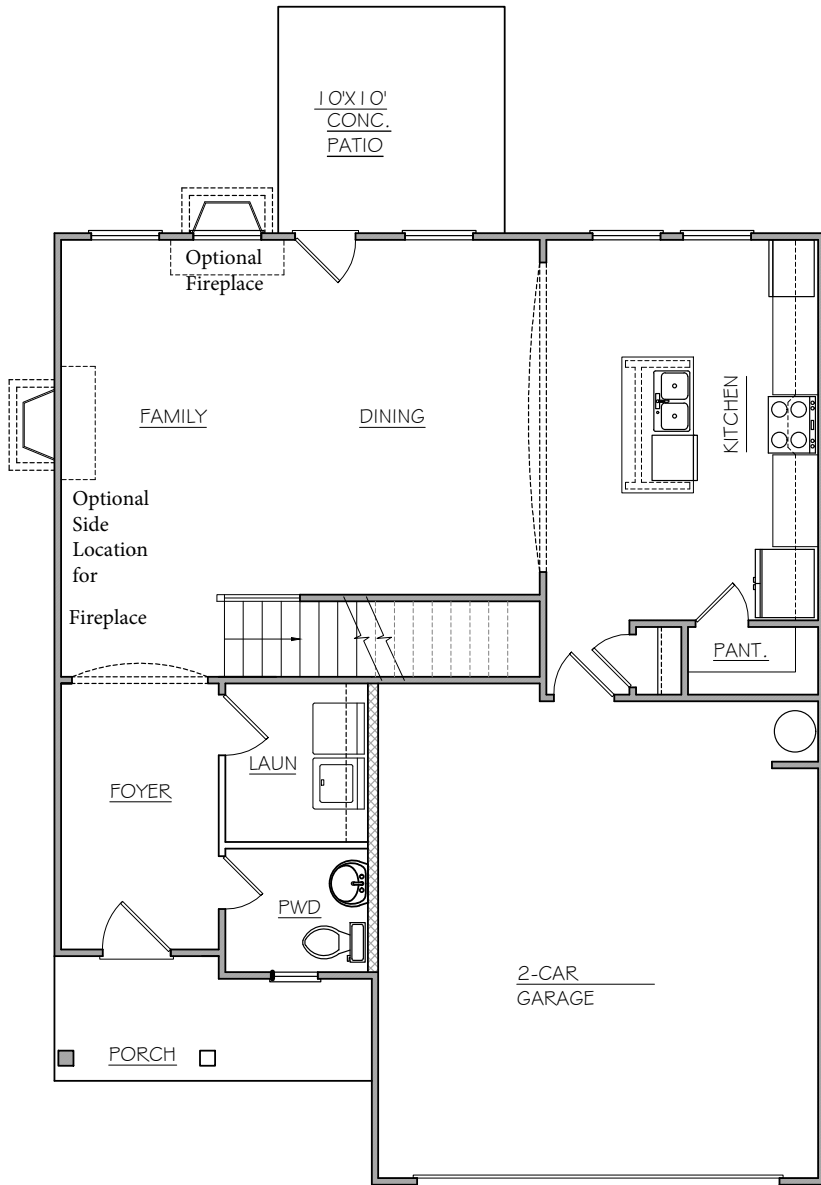

The Laurel – Elevation ASR2
4 BEDROOMS, 2.5 BATHS

ELEVATION BSB3

ELEVATION DSR4

MAIN FLOOR

SECOND FLOOR

OPTIONAL DELUXE OWNER'S BATH W/
GARDEN TUB & 42" SHOWER

OPTIONAL DELUXE OWNER'S BATH W/
GARDEN TUB & 36" SHOWER

OPTIONAL 5' SHOWER