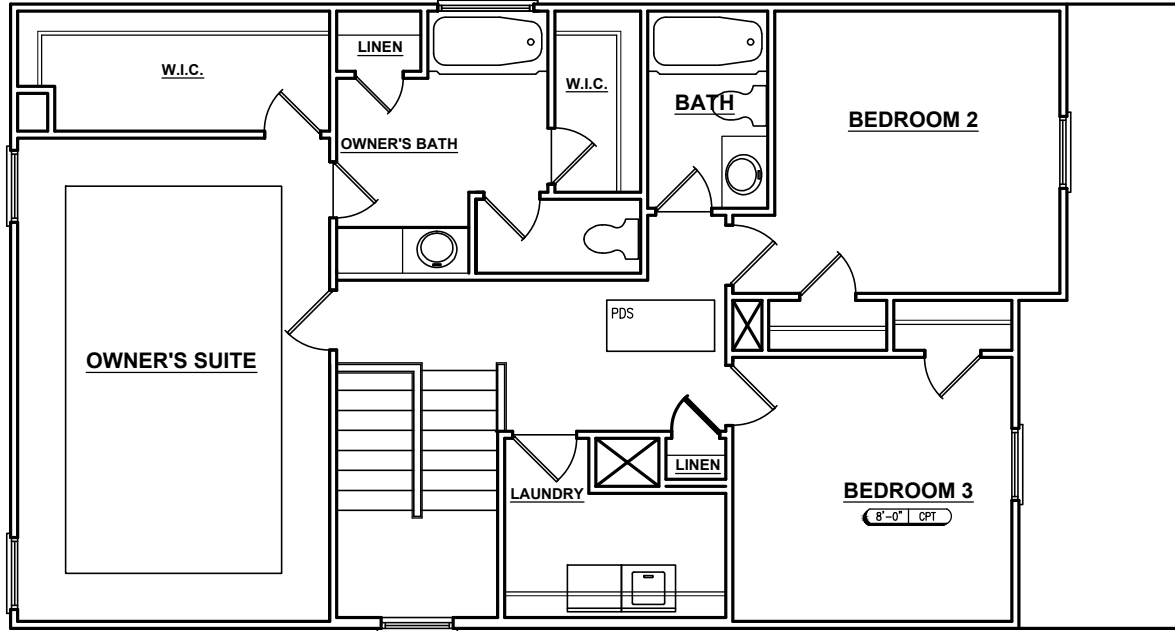

ELEVATION ASR1

ELEVATION BSB1

ELEVATION CS1

THE CYPRESS - 3 BEDROOMS, 2.5 BATHS

BASEMENT FOUNDATION

FIRST FLOOR

SECOND FLOOR

OPTIONAL
OWNER BATH
W/6036 SHOWER
& LINEN CLOSET

OPTIONAL
OWNER BATH
GARDEN TUB &
SEPERATE 36"
SHOWER

OPTIONAL
OWNER BATH
GARDEN TUB &
SEPERATE
42" SHOWER

SECOND FLOOR WITH 4TH BEDROOM OPTION

OPTIONAL MASTER BATH OPTIONS WITH 4TH BEDROOM OPTION

OPTIONAL OWNER BATH GARDEN TUB & SEPERATE 36" SHOWER

OPTIONAL OWNER BATH GARDEN TUB & SEPERATE 42" SHOWER

OPTIONAL OWNER BATH W/6036 SHOWER & LINEN CLOSET