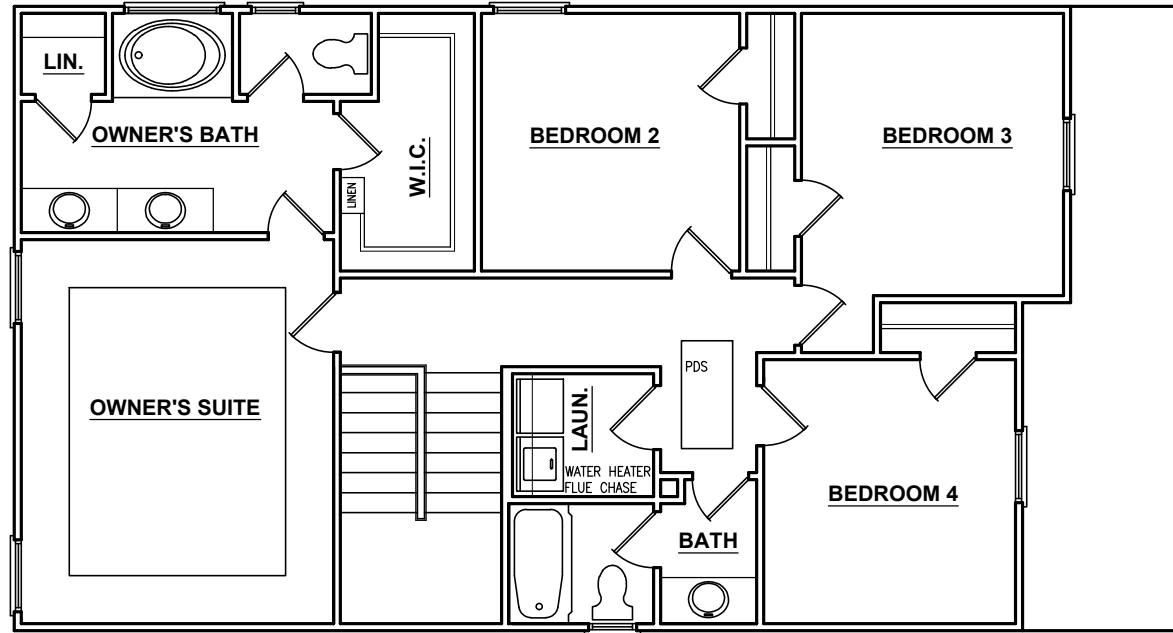

ELEVATION ASR1

ELEVATION BSB1

ELEVATION CS1

THE CYPRESS - 3 BEDROOMS, 2.5 BATHS

BASEMENT FOUNDATION

FIRST FLOOR

SECOND FLOOR

OPTIONAL
OWNER BATH
W/6036 SHOWER
& LINEN CLOSET

OPTIONAL
OWNER BATH
GARDEN TUB &
SEPERATE 36"
SHOWER

OPTIONAL
OWNER BATH
GARDEN TUB &
SEPERATE
42" SHOWER

SECOND FLOOR WITH 4TH BEDROOM OPTION

OPTIONAL MASTER BATH OPTIONS WITH 4TH BEDROOM OPTION

OPTIONAL OWNER BATH GARDEN TUB & SEPERATE 36" SHOWER

OPTIONAL OWNER BATH GARDEN TUB & SEPERATE 42" SHOWER

OPTIONAL OWNER BATH W/6036 SHOWER & LINEN CLOSET