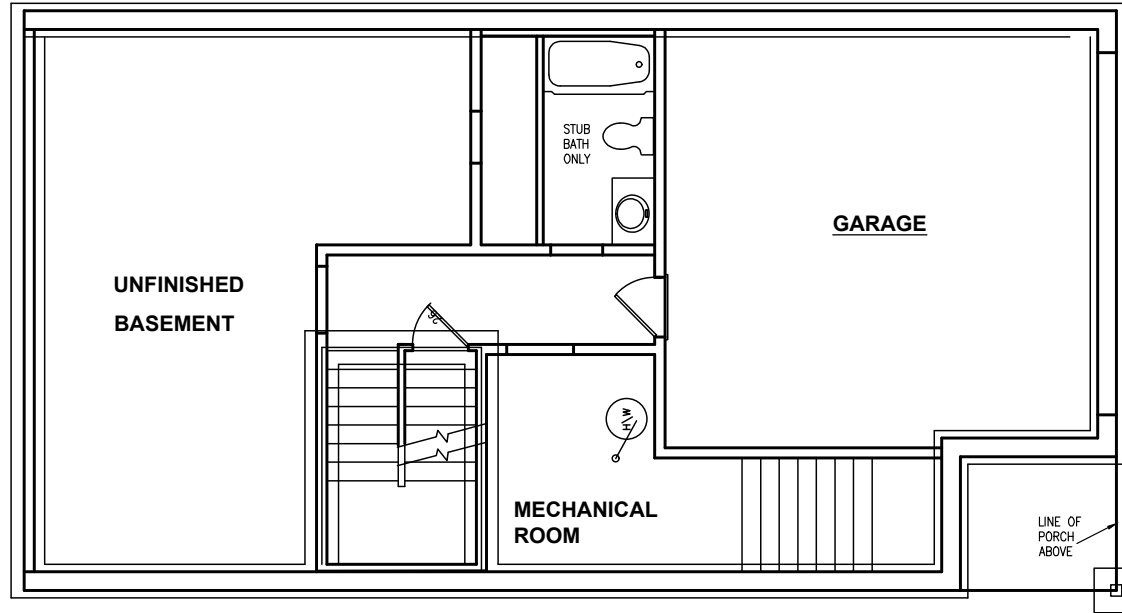

ELEVATION ASR1

ELEVATION BSB1

ELEVATION CS1

THE CYPRESS - 3 BEDROOMS, 2.5 BATHS

BASEMENT FOUNDATION

FIRST FLOOR

SECOND FLOOR

OPTIONAL
OWNER BATH
W/6036 SHOWER
& LINEN CLOSET

OPTIONAL
OWNER BATH
GARDEN TUB &
SEPERATE 36"
SHOWER

OPTIONAL
OWNER BATH
GARDEN TUB &
SEPERATE
42" SHOWER

SECOND FLOOR WITH 4TH BEDROOM OPTION

OPTIONAL MASTER BATH OPTIONS WITH 4TH BEDROOM OPTION

OPTIONAL OWNER BATH GARDEN TUB & SEPERATE 36" SHOWER

OPTIONAL OWNER BATH GARDEN TUB & SEPERATE 42" SHOWER

OPTIONAL OWNER BATH W/6036 SHOWER & LINEN CLOSET