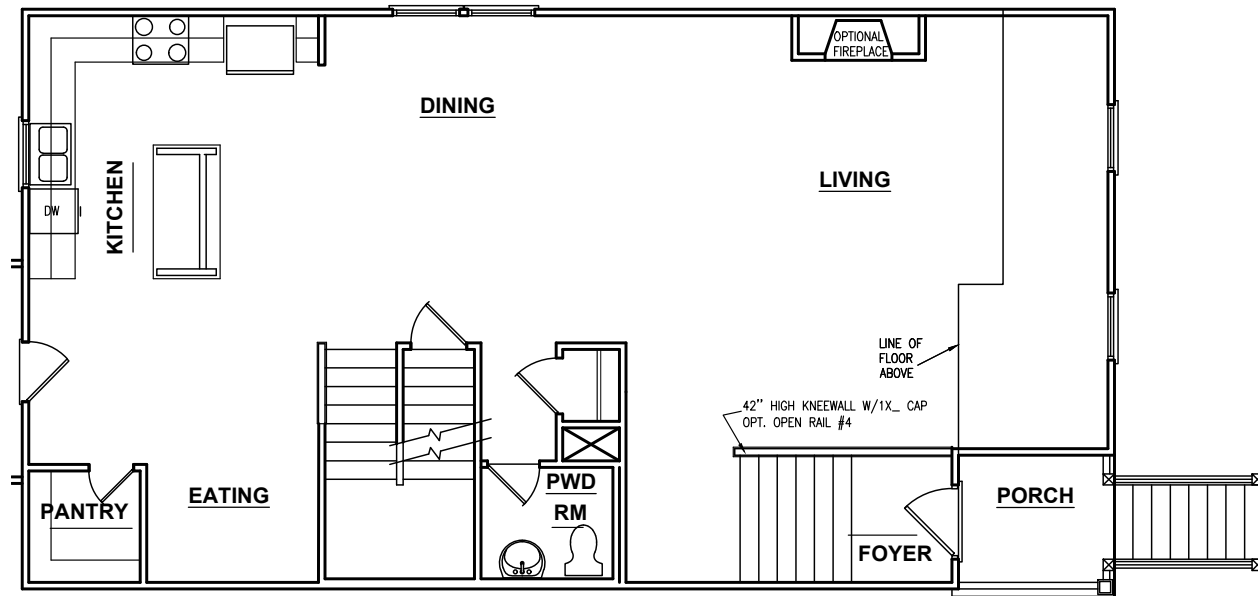

ELEVATION ASR1

ELEVATION BSB1

ELEVATION CS1

THE CYPRESS - 3 BEDROOMS, 2.5 BATHS

BASEMENT FOUNDATION

FIRST FLOOR

SECOND FLOOR

OPTIONAL
OWNER BATH
W/6036 SHOWER
& LINEN CLOSET

OPTIONAL
OWNER BATH
GARDEN TUB &
SEPERATE 36"
SHOWER

OPTIONAL
OWNER BATH
GARDEN TUB &
SEPERATE
42" SHOWER

SECOND FLOOR WITH 4TH BEDROOM OPTION

OPTIONAL MASTER BATH OPTIONS WITH 4TH BEDROOM OPTION

OPTIONAL OWNER BATH GARDEN TUB & SEPERATE 36" SHOWER

OPTIONAL OWNER BATH GARDEN TUB & SEPERATE 42" SHOWER

OPTIONAL OWNER BATH W/6036 SHOWER & LINEN CLOSET